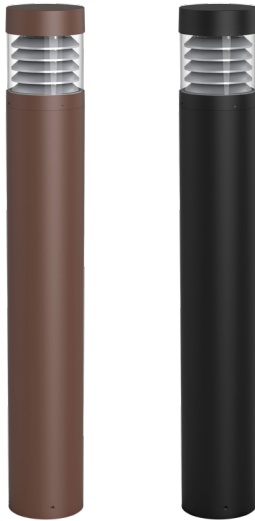

BOL-G2 SERIES Outdoor Lighting

BOL-G2-107F-MCTP-BR
BOL-G2-107F-MCTP-BK
MODULAR BOLLARD SYSTEM G2

MCTP Multi Color Temperature & Multi Power/Wattage (Selectable)

Customer Name: _____

Project Name: _____

Note: _____ | Type: _____

Avail Finish:

Bollards are designed for walkways, entrance ways, drives and other small-area lighting applications where low mounting heights are desirable

39"(H) x 6 1/3"(W)

Features

- Corrosion Resistant Aluminum for Exterior
- Samsung 2835 LED Chips
- Wattage & CCT Selectable Switches inside fixture
- 7-Year Warranty

Technical Specifications

Electrical:

- Voltage: 120-277VAC
- Wattage: 14W/19W/24W
- Power Factor: >0.9
- Efficacy: 125 LPW

Lighting:

- Wattage & CCT Selectable Switches inside fixture
- Lumens: 3000LM Max.
- Color Temperatures: 3000K/4000K/5000K
- Color Rendering Index: CRI ≥ 70
- Beam Angle : 360°
- Lifespan: 70000 Hours

Mechanical:

- Flat Top with Cone Reflector & Frosted Lens
- Corrosion Resistant Aluminum for Exterior
- Mounting Accessories & Anchor Bolts Included (7-1/2" long)
- Operating Temperature: -40°F to 113°F
- 7 Years Warranty
- IP Rating: IP65, Wet Locations