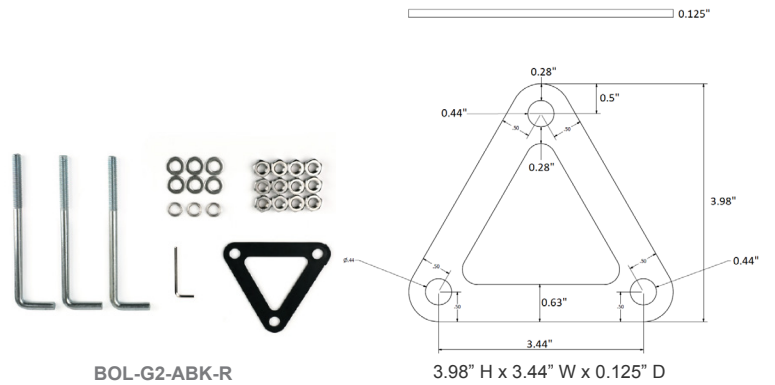

Accessories:

Blank = No Option For Accessories

- BOL-G2-SHAFT-31-BK = G2 Bollard Shaft 31 Inch, Black
- BOL-G2-SHAFT-31-BR = G2 Bollard Shaft 31 Inch, Bronze
- BOL-G2-SHAFT-19-BK = G2 Bollard Shaft 19 Inch, Black
- BOL-G2-SHAFT-19-BR = G2 Bollard Shaft 19 Inch, Bronze
- BOL-G2-SHAFT-14-BK = G2 Bollard Shaft 14 Inch, Black
- BOL-G2-SHAFT-14-BR = G2 Bollard Shaft 14 Inch, Bronze
- BOL-G2-SHAFT-9-BK = G2 Bollard Shaft 9 Inch, Black
- BOL-G2-SHAFT-9-BR = G2 Bollard Shaft 9 Inch, Bronze
- BOL-G2-ABK-R = G2 Bollard Round Replacement Anchor Bolts & Mounting Plate
- BOL-R-ACC-FLOPT-PC-B = Button Photocell

Factory-Installed Options:

Blank = No Option For Accessories

- OPT-EM-OD1INT = Emergency Backup Internal Battery, Back Box
- OPT-CRL-95(BK/GR/SR/WH) = Paint
- OPT-SEN-WMC = Microwave Bi-Level Sensor

ACCESSORIES: